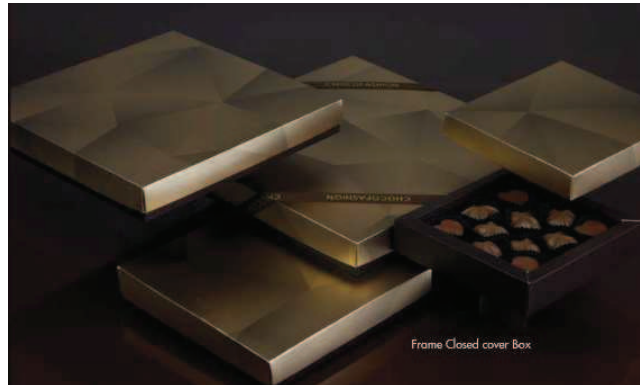

Prestige box

BOXES

Frame Cover Box

Item Code	Description	Outside	Inside	Outside mm	Inside mm	Case Qty	Unit Cost	Case Price
5003 FCB 3	3 pieces	4-1/4 x 2-1/8 x 1	3-7/8 x 1-3/16 x 1	107 x 55 x 26	87 x 30 x 25	76	0.84	$60.30
5003 FCB 5	5 pieces	7-3/4 x 2-1/8 x 1	5-5/8 x 1-3/16 x 1	198 x 55 x 26	143 x 30 x 25	48	1.07	$55.32
5003 FCB 9	9 pieces	5-3/4 x 5-3/4 x 1	4-3/4 x 4-3/4 x 1	145 x 145 x 25	120 x 120 x 23	48	3.06	$146.94
5003 FCB 16	16 pieces	7-1/8 x 7-1/8 x 1	6-3/16 x 6-3/16 x 1	182 x 182 x 25	157 x 157 x 23	40	4.22	$168.93
5003 FCB 25	25 pieces	8-1/2 x 8-1/2 x 1	8-1/2 x 8-1/2 x 1	217 x 217 x 25	192 x 192 x 23	24	5.24	$126.66
5003 FCB 36	36 pieces	10-3/8 x 10-3/8 x 1	9-7/16 x 9-7/16 x 1	265 x 265 x 25	240 x 240 x 23	24	6.79	$163.20

Lava Sky: black / silver - Lava Rain: dark brown / ivory
Shadows: gold /black - silver / black

Hot foil stamping upon request