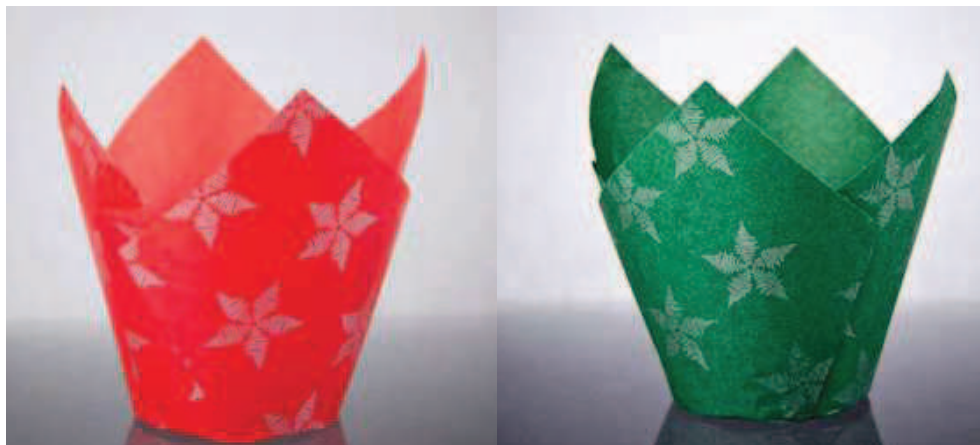

HOLIDAY SEASON 2015

Holiday Season will be never the same