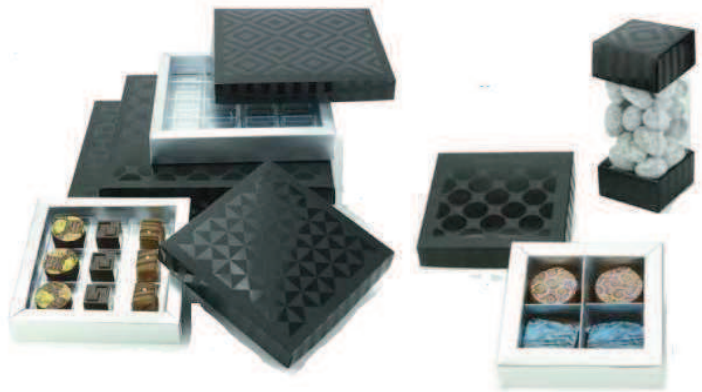

Chocolates box

with or without frame

Chocolate Box with window, divider or tray

Item Code	Size in millimeter	Size in inch	Case Qty	Unit cost	Case Price
5641 141405	146 x 146 x 50	5-3/4 x 5-3/4 x 2	48	3.10	$148.80
5641 141405 2	same box without	chocolate divider	48	2.68	$128.80

Take & Test box with window and Zig Zag divider

Item Code	Description	Size in millimeter	Size in inch	Case Qty	Unit cost	Case Price
5002 TLW 12 Z2	4 rows - 16 pc	4 3/4 x 4 3/4 x 1 1/8	120 x 120x 29	24	2.21	$53.04
5002 TLW 13 Z2	4 rows - 16 pc	5 1/8 x 5 1/8 x 1 1/8	130 x 130x 29	24	2.41	$57.84
5002 TLW 15 Z2	5 rows - 25 pc	6 x 6 x 1 1/8	150 x 150x 29	24	2.96	$71.04
5002 TLW 18 Z2	6 rows - 36pc	7 x 7 x 1 1/8	180 x 180x 29	24	3.63	$87.23

Frame Box with window

Item Code	Description	Outside	Inside	Outside mm	Inside mm	Case Qty	Unit Cost	Case Price
5003 FWB 10012 BC 4	4 pieces	3-7/8 x 3-7/8 x 3/4	1-7/8 x 1-7/8	99 x 99 x 20	49 x 49	48	2.12	$101.41
5003 FWB 14012 BC 6	6 pieces	5-3/8 x 3-7/8 x 3/4	3-7/8 x 1-7/8	138 x 99 x 20	98 x 49	48	2.37	$113.57
5003 FWB 16015 BC 9	9 pieces	6-1/4 x 6-1/4 x 1-1/8	4-1/4 x 4-1/4	160 x 160 x 30	110 x 110	36	2.81	$101.29
5003 FWB 20020 BC 16	16 pieces	8 x 8 x 1-1/8	6 x 6	200 x 200 x 30	150 x 150	36	3.88	$139.72
5003 FWB 25020 BC 25	25 pieces	9-7/8 x 9-7/8 x 1-1/5	8 x 8	250 x 250 x 40	200 x 200	24	5.98	$143.45