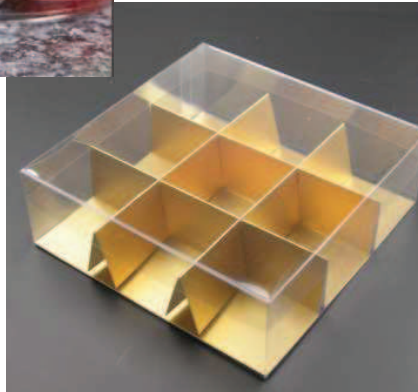

Clear box

BOXES

Clear Round box

Item Code	Size in millimeter	Size in inch	Case Qty	Unit cost	Case Price	Item Code	Size in millimeter	Size in inch	Case Qty	Unit cost	Case Price
5201 6338	Ø63 x 38 h	Ø2 1/2 x 1 1/2 h	350	0.56	$197.26	5201 10063	Ø100 x 100 h	Ø4 x 4 h	240	0.76	$183.57
5201 6363 G	Ø63 x 38 h	Ø2 1/2 x 2 1/2 h	300	0.60	$181.16	5201 12741	Ø127 x 41 h	Ø5 x 1 5/8 h	350	0.60	$211.35
5201 6363 W	Ø63 x 38 h	Ø2 1/2 x 2 1/2 h	300	0.60	$181.16	5201 12776	Ø127 x 76 h	Ø5 x 3 h	350	0.60	$211.35
5201 9819	Ø75 x 19 h	Ø3 x 1 h	300	0.64	$193.24	5201 127152	Ø127 x 152 h	Ø5x 6 h	225	0.91	$203.80
5201 9819	Ø98 x 19 h	Ø3 7/8 x 3/4 h	400	0.56	$225.44	5201 15238	Ø152 x 38 h	Ø6 x 1 1/2 h	250	0.81	$201.29
5201 9838	Ø98 x 38 h	Ø3 7/8 x 1 1/2 h	300	0.60	$181.16	5201 152127	Ø152 x 127 h	Ø6 x 5 h	198	1.01	$199.28
5201 10063	Ø100 x 63 h	Ø4 x 2 1/2 h	400	0.56	$225.44	5201 17848	Ø178 x 48 h	Ø7 x 1 7/8 h	200	1.01	$201.29

Clear Tube

Item Code	Size in millimeter	Size in inch	Case Qty	Unit cost	Case Price	Item Code	Size in millimeter	Size in inch	Case Qty	Unit cost	Case Price
5201 48100	Ø48 x 100 h	Ø1 7/8 x 4 h	400	0.56	$225.44	5201 48305	Ø48 x 305 h	Ø1 7/8 x 12 h	300	0.81	$241.55
5201 48152	Ø48 x 152 h	Ø1 7/8 x 6 h	400	0.60	$241.55	5201 75190	Ø75 x 190 h	Ø3 x 7 1/2 h	250	0.81	$201.29

Clear Rectangle and cube box

Item Code	Description	Size in millimeter	Size in inch	Case Qty	Unit Cost	Case Price
5202 5050	Cube	50 x 50 x 50	2 x 2 x 2	375	0.56	$211.35
5202 7575	Cube	75 x 75 x 75	3 x 3 x 3	300	0.70	$211.35
5202 100100	Cube	100 x 100 x 100	4 x 4 x 4	216	1.01	$217.39
5202 16516555	partition	165 x 165 x 55	6 1/2 x 6 1/2 x 2 1/8	100	1.83	$183.52