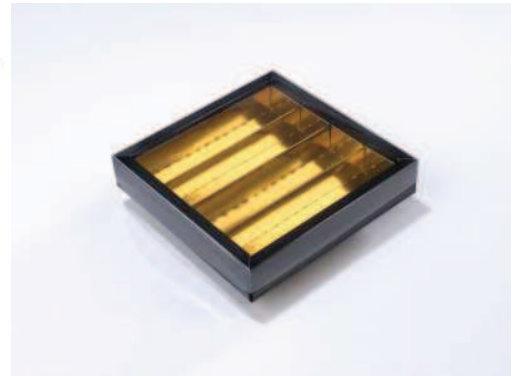

Chocolates box

with or without frame

Chocolate Box with window, divider or tray

Item Code	Size in millimeter	Size in inch	Case Qty	Unit cost	Case Price
5641 141405	146 x 146 x 50	5-3/4 x 5-3/4 x 2	48	3.10	$148.80
5641 141405 2	same box without	chocolate divider	48	2.68	$128.80

Take & Test box with window and Zig Zag divider

Item Code	Description	Size in millimeter	Size in inch	Case Qty	Unit cost	Case Price
5002 TLW 12 Z2	4 rows - 16 pc	4 3/4 x 4 3/4 x 1 1/8	120 x 120x 29	24	2.21	$53.04
5002 TLW 13 Z2	4 rows - 16 pc	5 1/8 x 5 1/8 x 1 1/8	130 x 130x 29	24	2.41	$57.84
5002 TLW 15 Z2	5 rows - 25 pc	6 x 6 x 1 1/8	150 x 150x 29	24	2.96	$71.04
5002 TLW 18 Z2	6 rows - 36pc	7 x 7 x 1 1/8	180 x 180x 29	24	3.63	$87.23

Frame Box with window

Item Code	Description	Outside	Inside	Outside mm	Inside mm	Case Qty	Unit Cost	Case Price
5003 FWB 10012 BC 4	4 pieces	3-7/8 x 3-7/8 x 3/4	1-7/8 x 1-7/8	99 x 99 x 20	49 x 49	48	2.12	$101.41
5003 FWB 14012 BC 6	6 pieces	5-3/8 x 3-7/8 x 3/4	3-7/8 x 1-7/8	138 x 99 x 20	98 x 49	48	2.37	$113.57
5003 FWB 16015 BC 9	9 pieces	6-1/4 x 6-1/4 x 1-1/8	4-1/4 x 4-1/4	160 x 160 x 30	110 x 110	36	2.81	$101.29
5003 FWB 20020 BC 16	16 pieces	8 x 8 x 1-1/8	6 x 6	200 x 200 x 30	150 x 150	36	3.88	$139.72
5003 FWB 25020 BC 25	25 pieces	9-7/8 x 9-7/8 x 1-1/5	8 x 8	250 x 250 x 40	200 x 200	24	5.98	$143.45