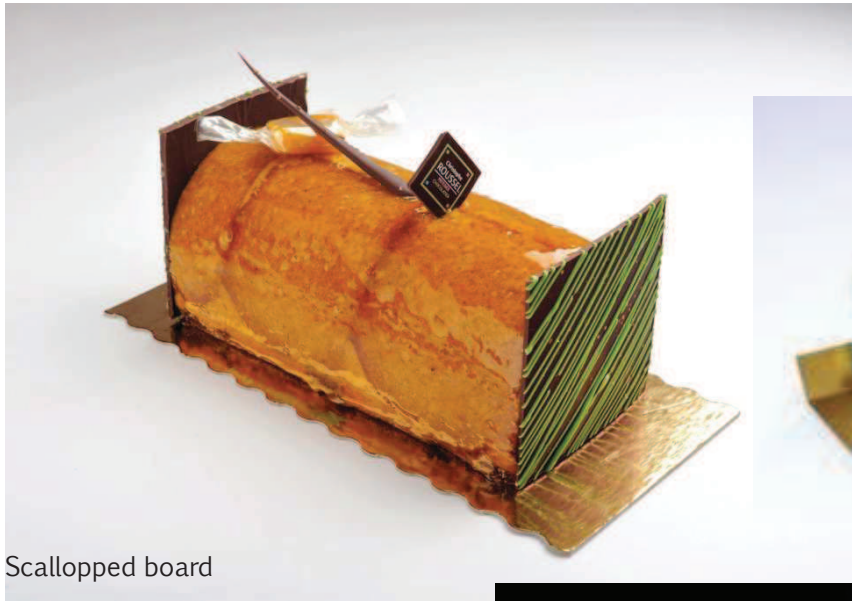

Yule Board

Scalloped board